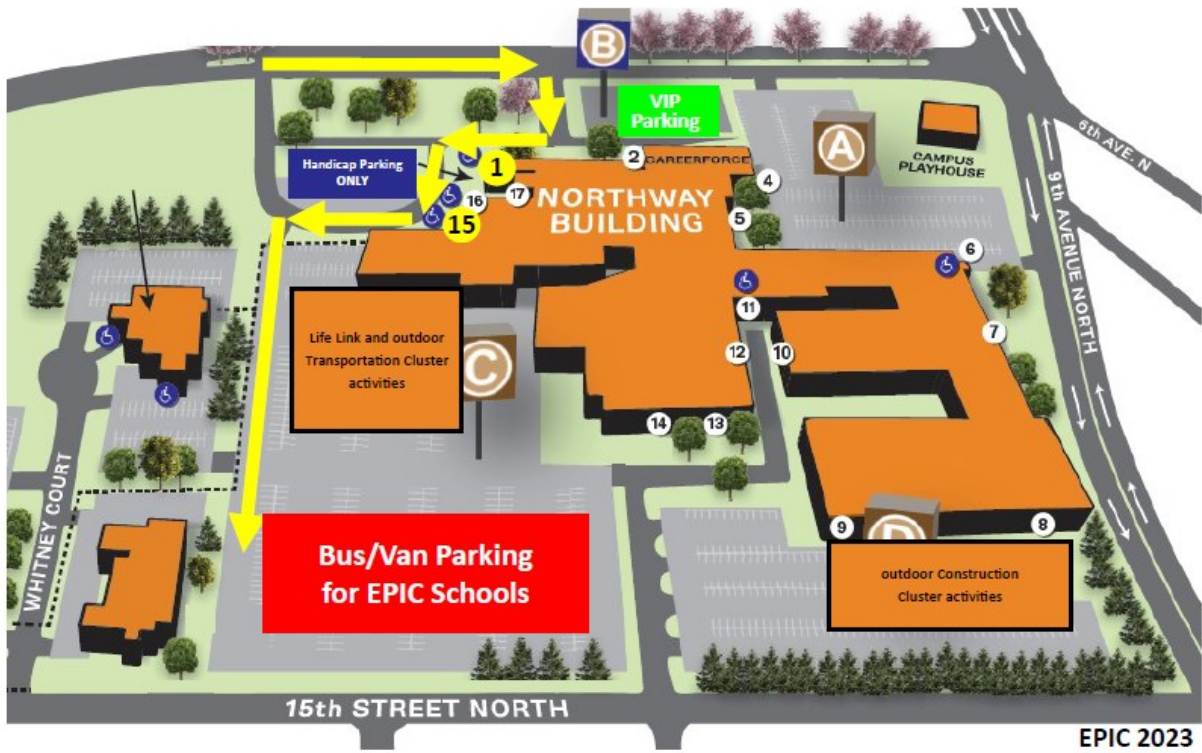

# Parking Maps

 All ISD 742 DROP OFF/PICK UP at DOOR 4

See next page for other drop-off maps  
based on times.

8:00 a.m. — 10:00 a.m. ARRIVALS

DOORS 1 and 15; pick up at same door 2 hours later

EPIC 2023

10:30 a.m. — 12:30 p.m. ARRIVALS

DOOR 14; pick up at same door 2\* hours later

St. John's Prep 1.5 hours later

EPIC 2023