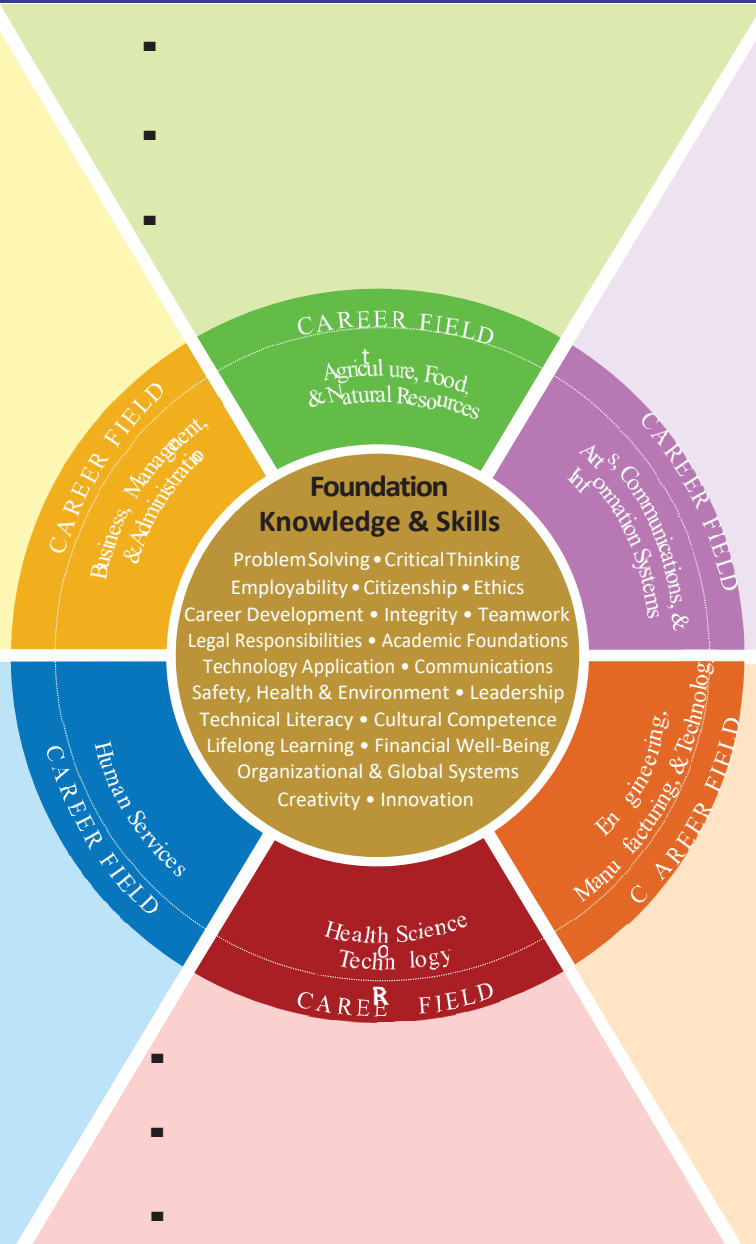

Career Fields, Clusters & Pathways For:

St. Cloud Industrial Products, Inc.

- Sales and Marketing
- Management
- Human Resources and Administration
-

- Information Technology – Software Dev., Bus Analyst & Support
-
-
-